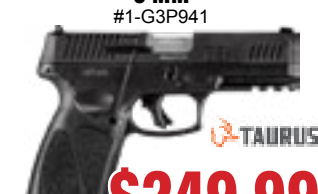

M&P9 SHIELD PLUS PISTOL 9 MM #14844

\$499.99

MICRO 9 CINDER PISTOL 9 MM #3700885

\$419.99

G3 T.O.R.O PISTOL 9 MM #1-G3P941

\$249.99

ALPHA MAXX SEMI-AUTO PISTOL 5.56 NATO #GAX5567ML60TB

\$349.99

NG-15 SEMI-AUTO PISTOL 223 WYLDE #NG15-223BP BLK

\$449.99

AR-15 PISTOL 223 WYLDE #GL15223PB-BLK

\$449.99

ONLY 11 AVAILABLE!

BLADE6 SEMI-AUTO PISTOL 9 MM #BLADE6

\$429.99

JAWBONE PISTOL 9 MM #GFHYB52